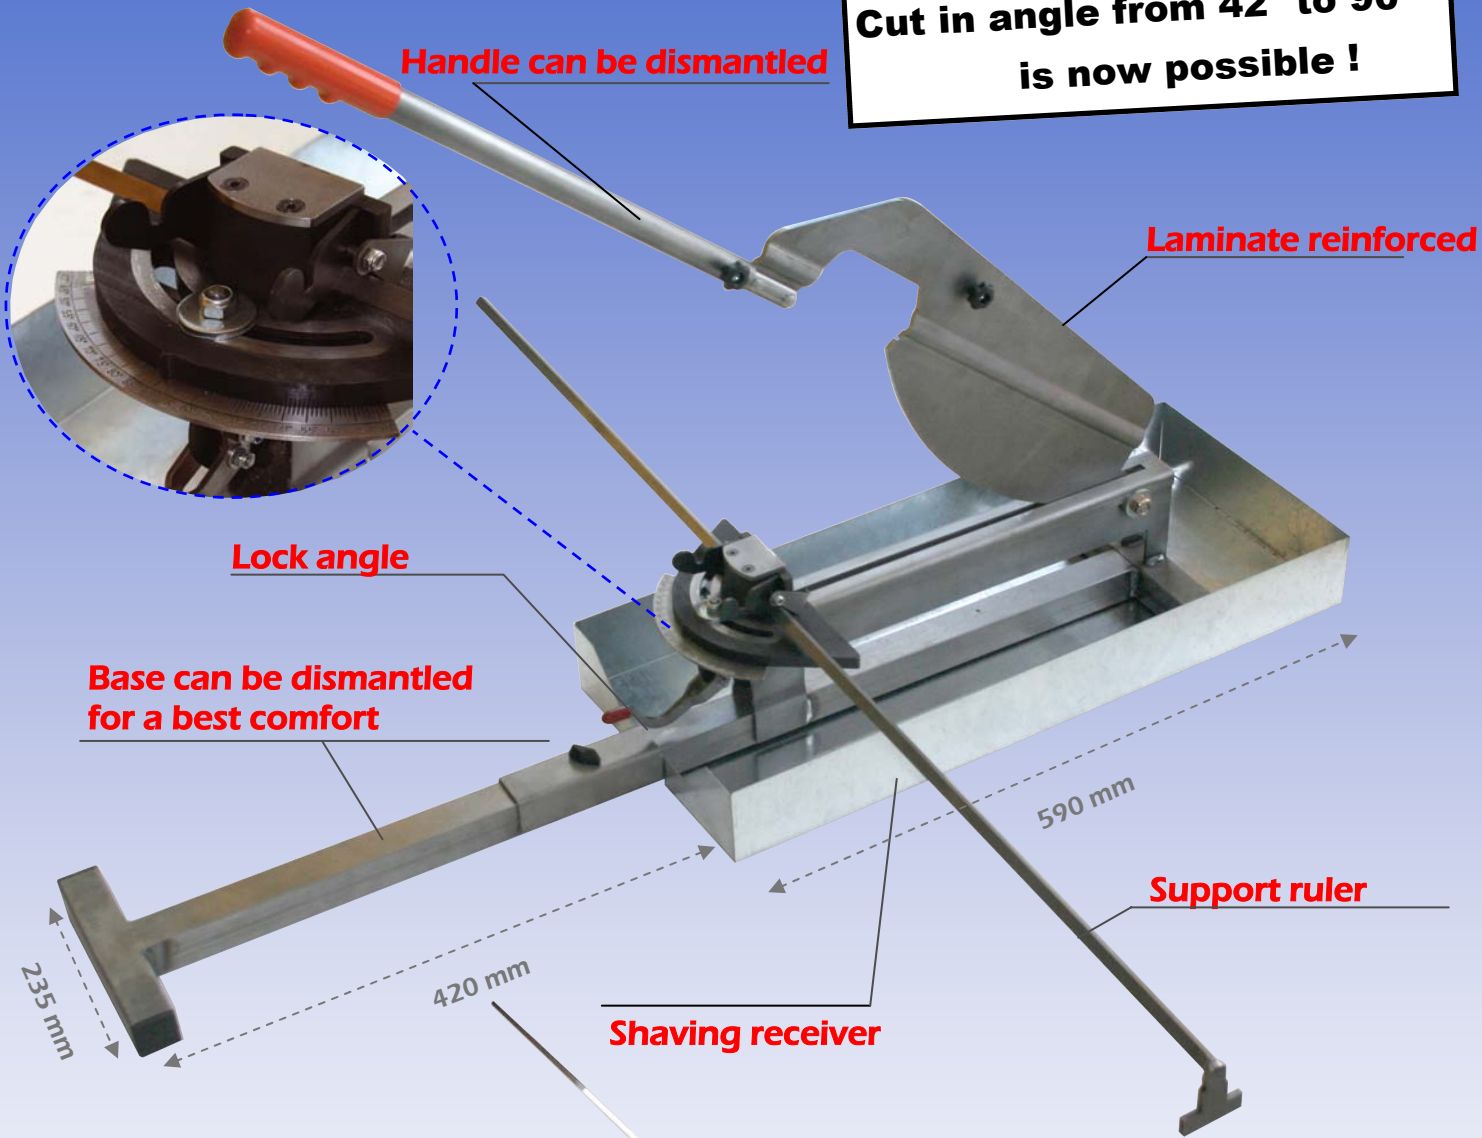

NEW

ROMUS

REF.93732

"STRATI'CUT VARIO"

**Cut in angle from 42° to 90°
is now possible !**

Laminate guillotine
(with semi flexible PVC planks).
Cut in angle from **42° to 90°**
with positioning every 1°.
Ergonomical handle
to cut easily.
No dust, seamless cuts.
Weight : 18 Kg

Delivered with:

- 1 support
- Stainless steel shaving receiver

**Cut till 15 mm
thickness**