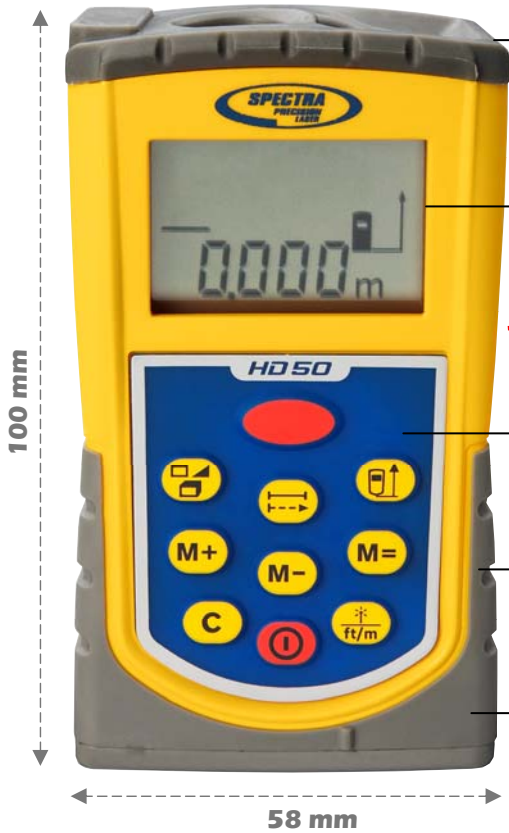

# ROMUS

**HANDY SIZE**

**NEW**

# LASERMETER HD-50

**Compact & Lightweight**

- Range up to 50 m
- Measures distance, surface area and Volume.
- Continuous measurement
- For measuring facades (Pythagoras)
- Addition & Subtraction of data stored in memory (20 max.)
- Permanent viewfinder

<b>Distance :</b>	50 m
<b>Measuring accuracy typ:</b>	± 1,5 mm to 3 mm
<b>Smallest unit of measure:</b>	1 mm
<b>Operating temperature range</b>	-10° C + 50° C
<b>Stocking temperature range:</b>	-20° C + 70° C
<b>Laser class:</b>	2
<b>Laser type:</b>	635 nm, <1mW
<b>Battery:</b>	4 x 1,5 V LR03 (AAA)
<b>Battery autonomy:</b>	Up to 30 000 measurements
<b>Automatical stop after:</b>	Laser : 20 seconds Device : 5 minutes
<b>Dimensions :</b>	100 x 58 x 32 mm
<b>Weight:</b>	0,175 Kg.

**To measure from:**

- ① front base
- ② rear base
- ③ middle of tripod screw
- ④ removable thread, for angles

Dealer Stamp